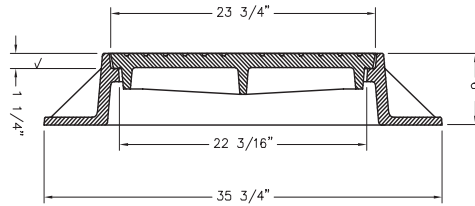

NEW

R-1480-E
Manhole Frame, Solid Lid

Heavy Duty

NEW

R-1495-AU
Manhole Frame, Solid Lid

Heavy Duty

Also available with vented lid when specified.
For bolted and gasketed order as **R-1495-AUB**.

NEW

R-1495-AUB
**Manhole Frame,
Bolted and Gasketed Solid Lid**

Heavy Duty

NEW

R-1495-E
Manhole Frame, Solid Lid

Heavy Duty

For bolted and gasketed order as **R-1495-EB**.