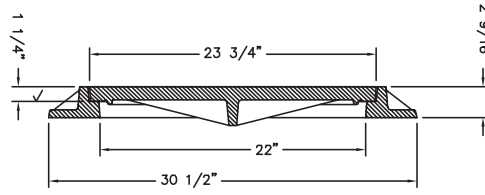

NEW

R-1480-E
Manhole Frame, Solid Lid

Heavy Duty

NEW

R-1495-AU
Manhole Frame, Solid Lid

Heavy Duty

Also available with vented lid when specified.
For bolted and gasketed order as **R-1495-AUB**.

NEW

R-1495-AUB
**Manhole Frame,
Bolted and Gasketed Solid Lid**

Heavy Duty

NEW

R-1495-E
Manhole Frame, Solid Lid

Heavy Duty

For bolted and gasketed order as **R-1495-EB**.