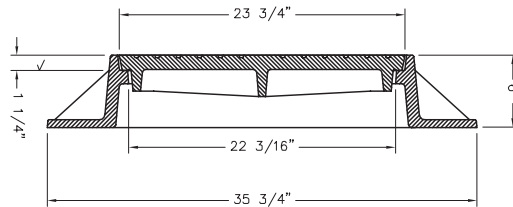

NEW

R-1480-E
Manhole Frame, Solid Lid

Heavy Duty

NEW

R-1495-AU
Manhole Frame, Solid Lid

Heavy Duty

Also available with vented lid when specified.
For bolted and gasketed order as **R-1495-AUB**.

NEW

R-1495-AUB
**Manhole Frame,
Bolted and Gasketed Solid Lid**

Heavy Duty

NEW

R-1495-E
Manhole Frame, Solid Lid

Heavy Duty

For bolted and gasketed order as **R-1495-EB**.