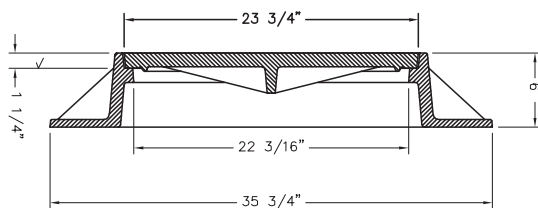

NEW

R-1480-E
Manhole Frame, Solid Lid

Heavy Duty

NEW

R-1495-AU
Manhole Frame, Solid Lid

Heavy Duty

Also available with vented lid when specified.
For bolted and gasketed order as **R-1495-AUB**.

NEW

R-1495-AUB
**Manhole Frame,
Bolted and Gasketed Solid Lid**

Heavy Duty

NEW

R-1495-E
Manhole Frame, Solid Lid

Heavy Duty

For bolted and gasketed order as **R-1495-EB**.